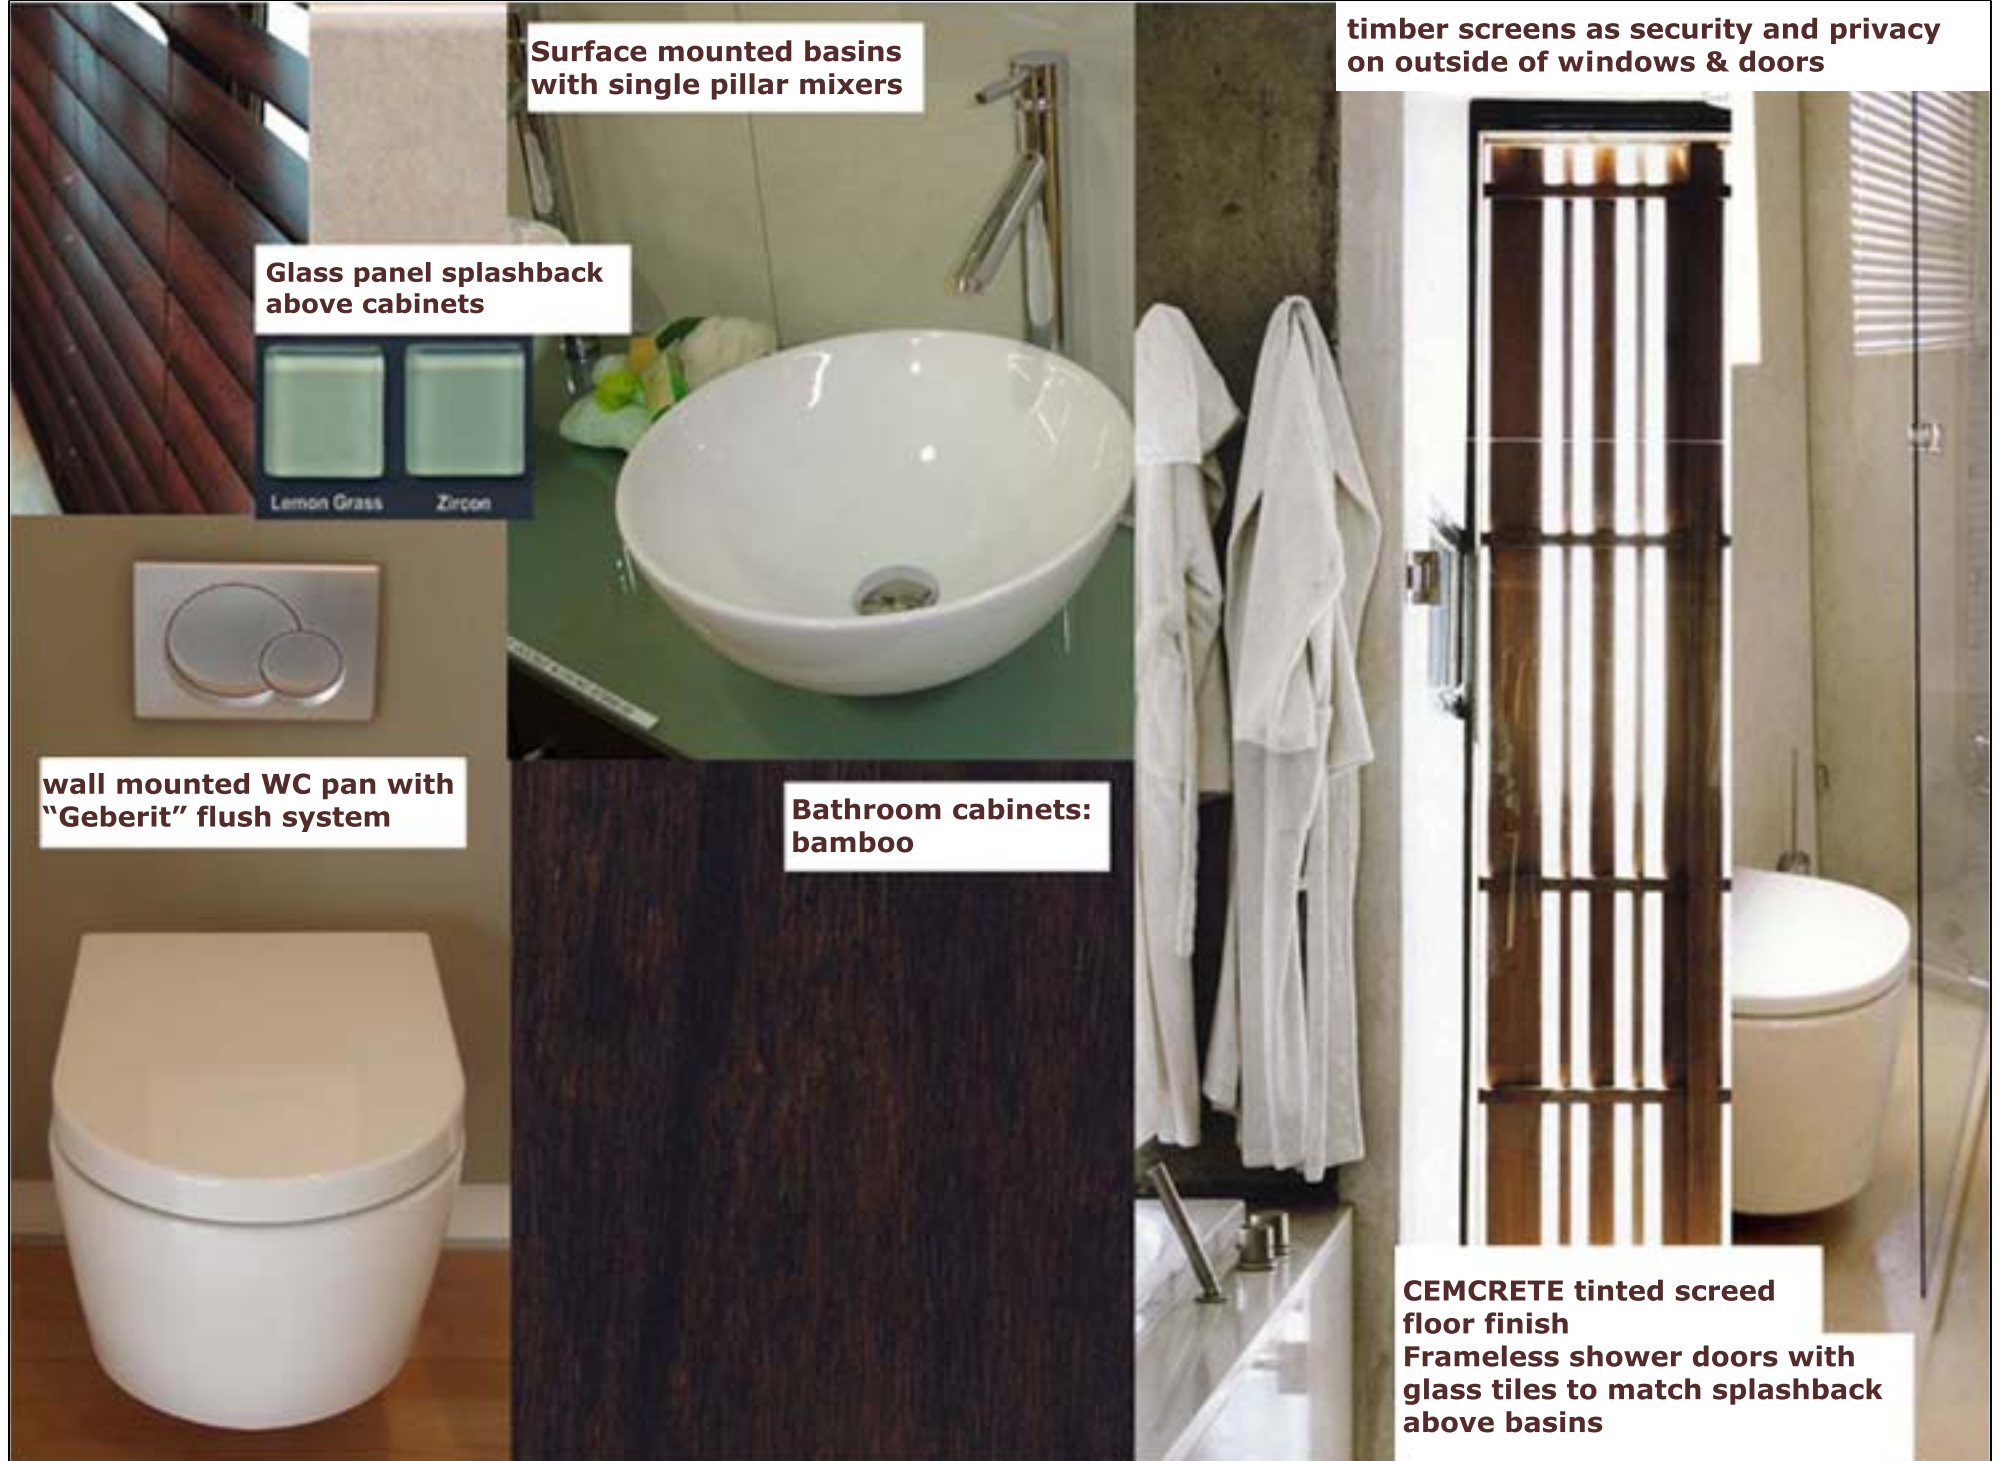

# Main Bathroom Colour Palette

Surface mounted basins with single pillar mixers

timber screens as security and privacy on outside of windows & doors

Glass panel splashback above cabinets

wall mounted WC pan with "Geberit" flush system

Bathroom cabinets: bamboo

CEMCRETE tinted screed floor finish

Frameless shower doors with glass tiles to match splashback above basins