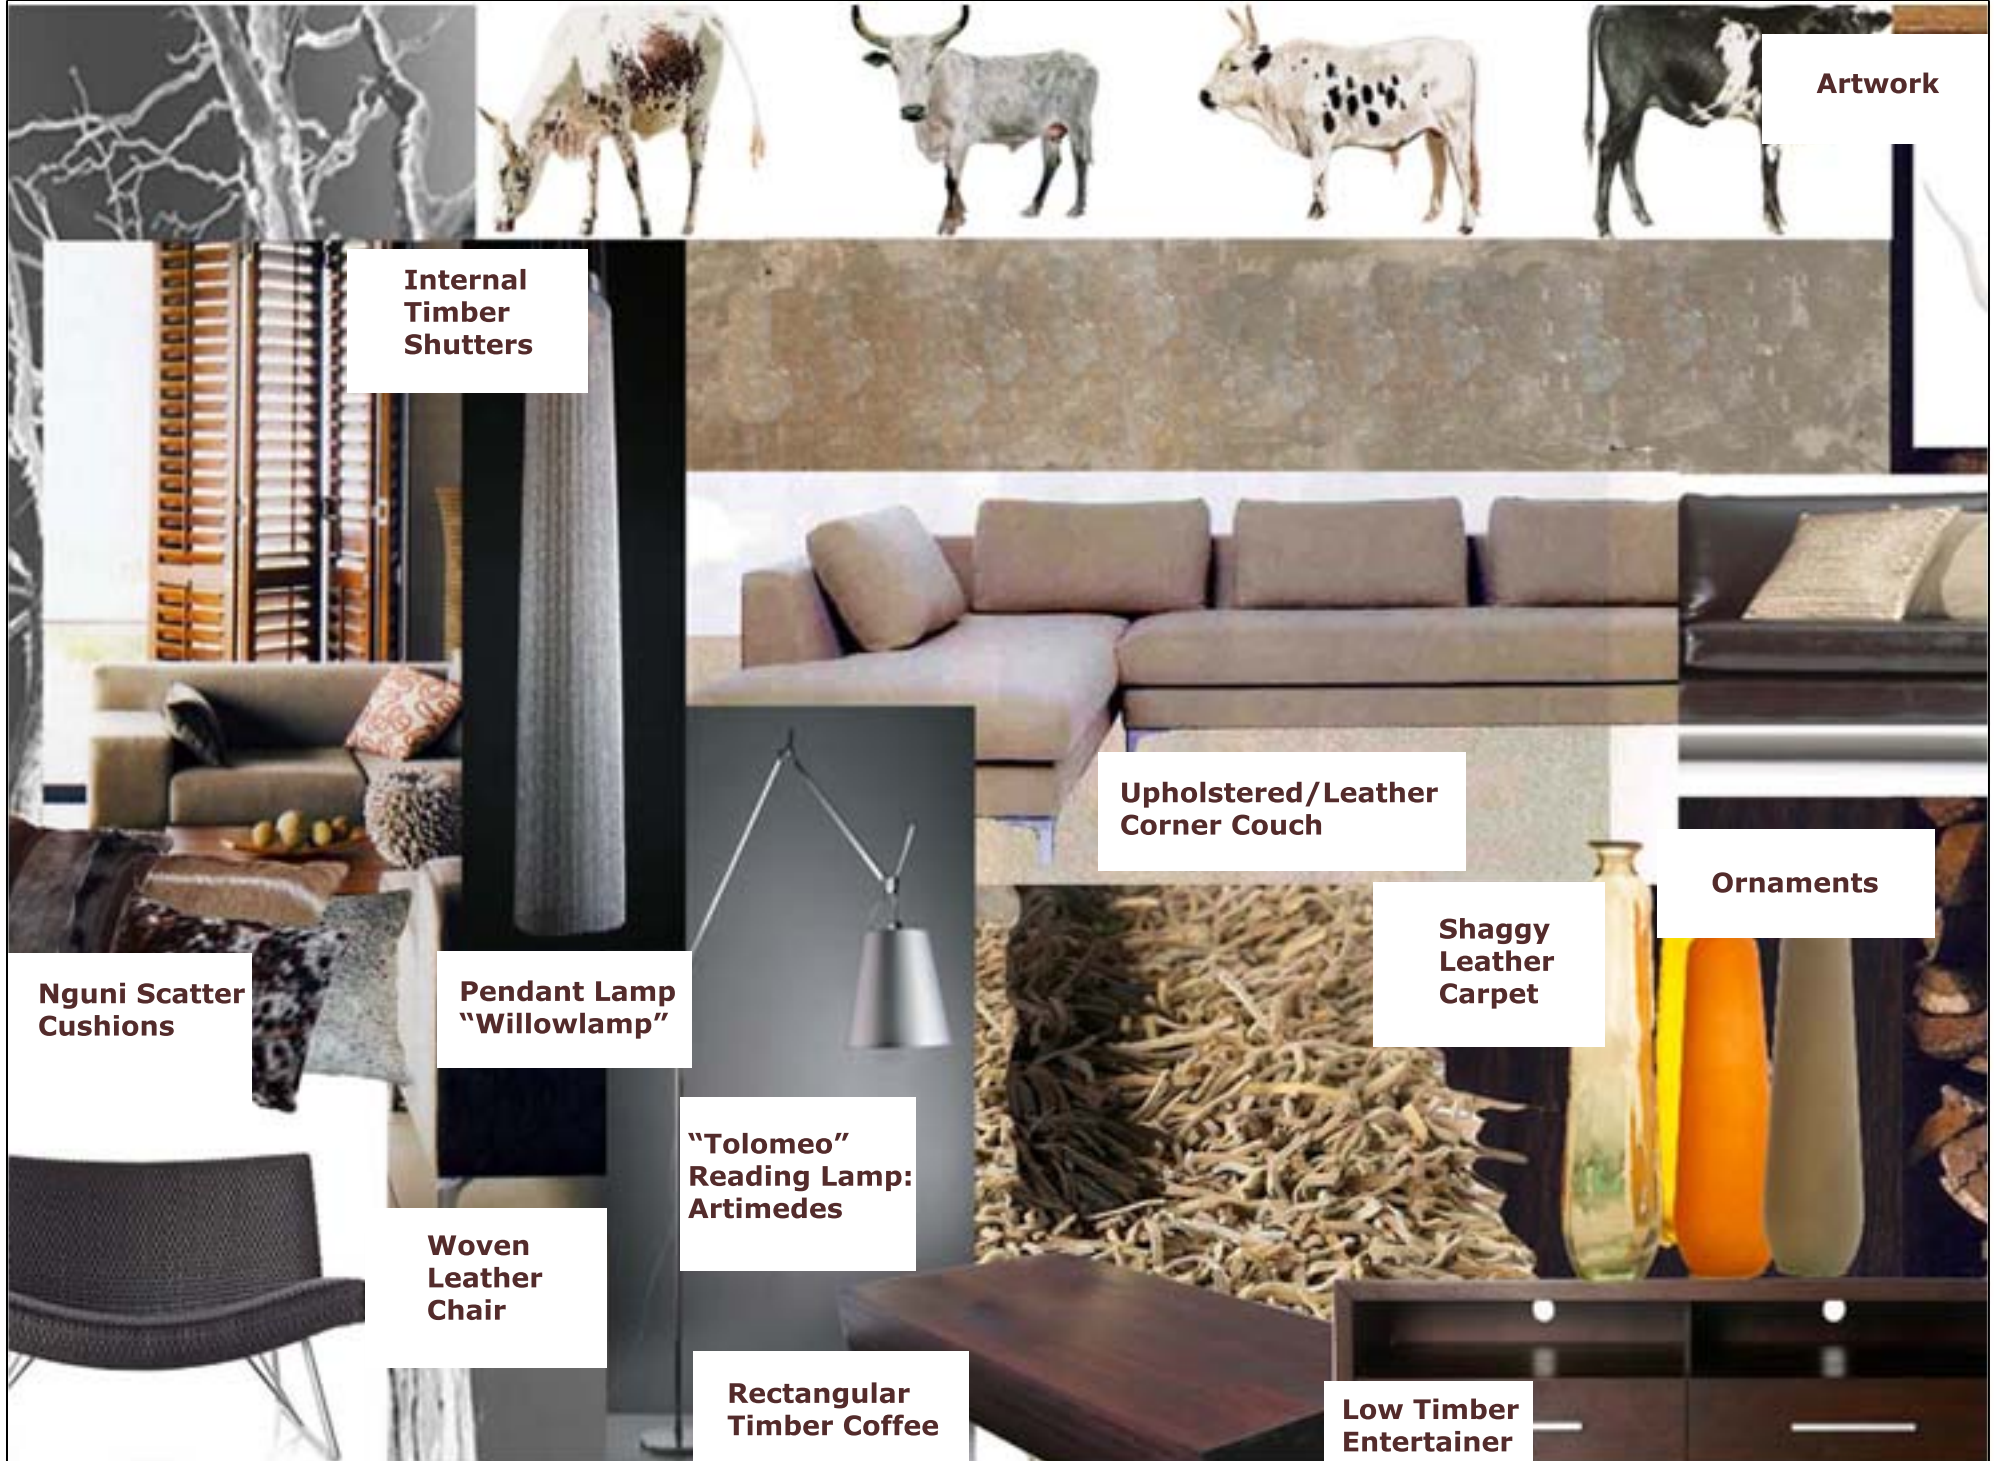

Lounge Furniture Suggestions

Artwork

Internal
Timber
Shutters

Upholstered/Leather
Corner Couch

Ornaments

Shaggy
Leather
Carpet

Nguni Scatter
Cushions

Pendant Lamp
"Willowlamp"

"Tolomeo"
Reading Lamp:
Artimedes

Woven
Leather
Chair

Rectangular
Timber Coffee

Low Timber
Entertainer