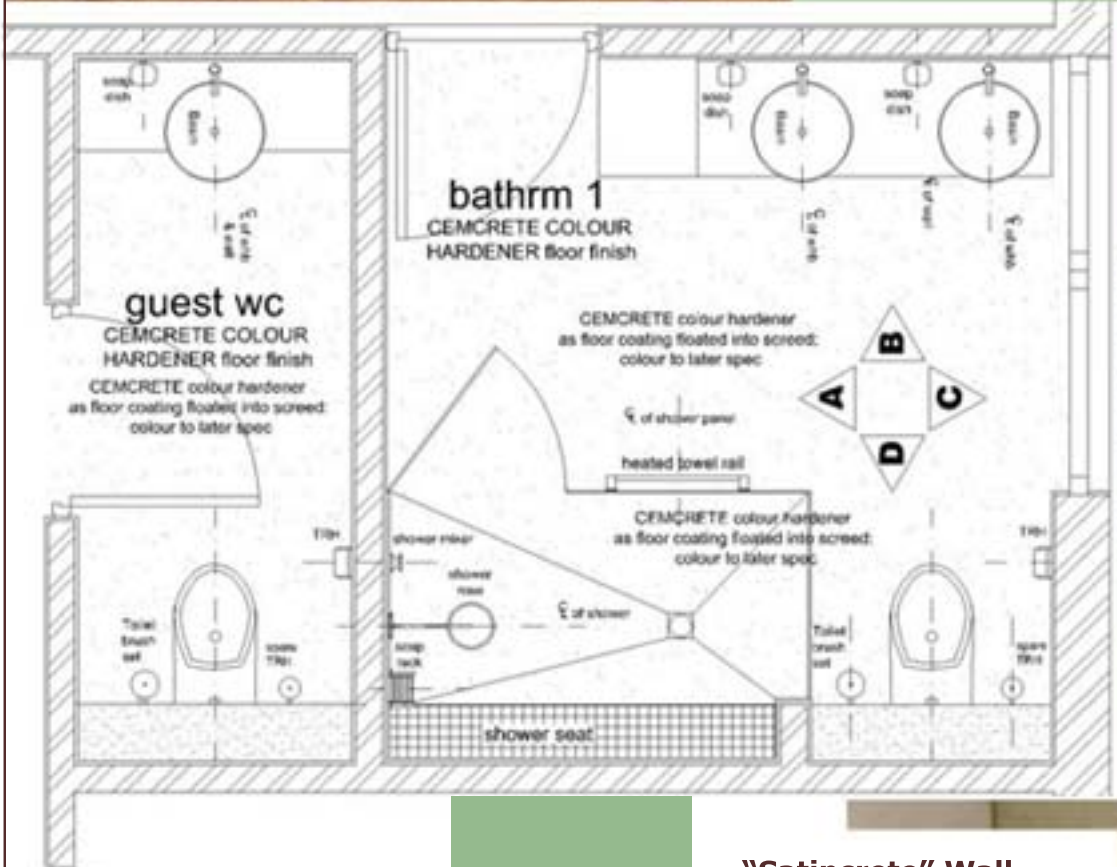

# Main Bathroom En- Suite

**Bamboo Vanity Top  
And Cupboard**

**Surface Mounted  
Basins**

**Basin Splashback &  
Shower Tile Colour  
Scheme**

**PLAN  
BATHROOM 1 / GUEST WC SCALE 1:20**

**Frameless  
Shower  
Enclosure**