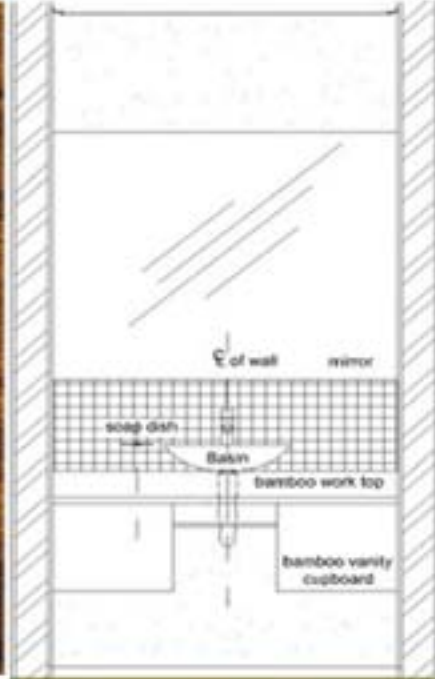

Guest WC Colours & Materials.

**Bamboo Vanity Top
And Cupboards**

**Basin Splashback
Tile Colour Scheme**

Surface Mounted Basin

**"Satincrete" Wall
Finish Colour
"White"**

**"CEMCRETE" Colour
Hardener as Continual
Floor Surface:
Colour: "Cobble Milk"**