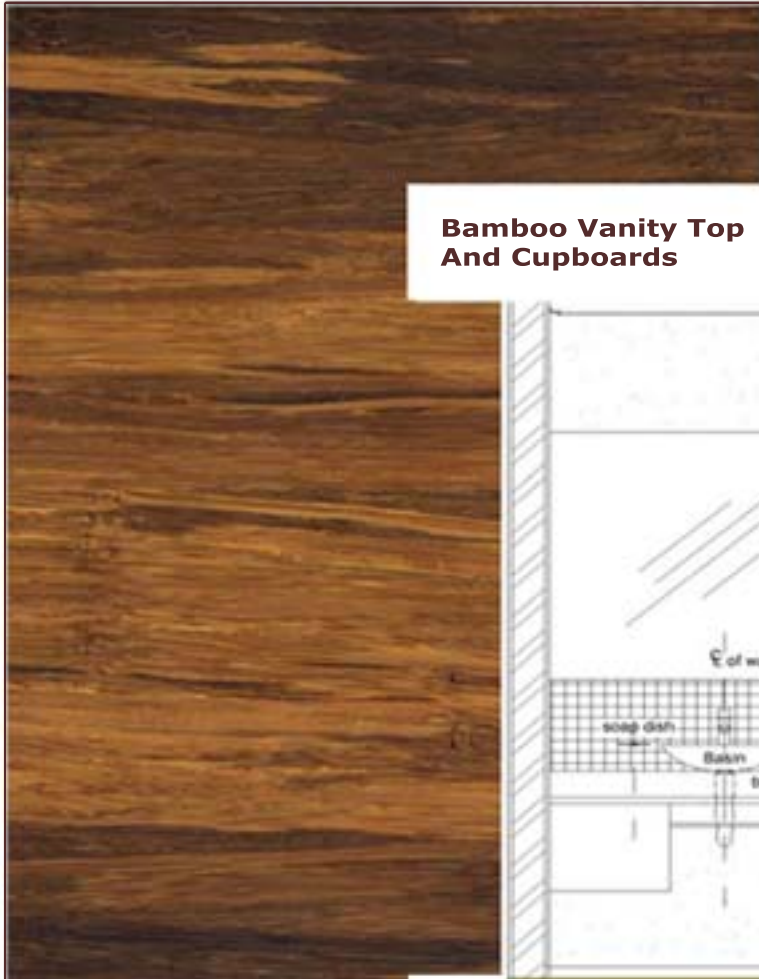

Guest WC Colours & Materials.

**Bamboo Vanity Top
And Cupboards**

**Basin Splashback
Tile Colour Scheme**

Surface Mounted Basin

**"Satincrete" Wall
Finish Colour
"White"**

**"CEMCRETE" Colour
Hardener as Continual
Floor Surface:
Colour: "Cobble Milk"**